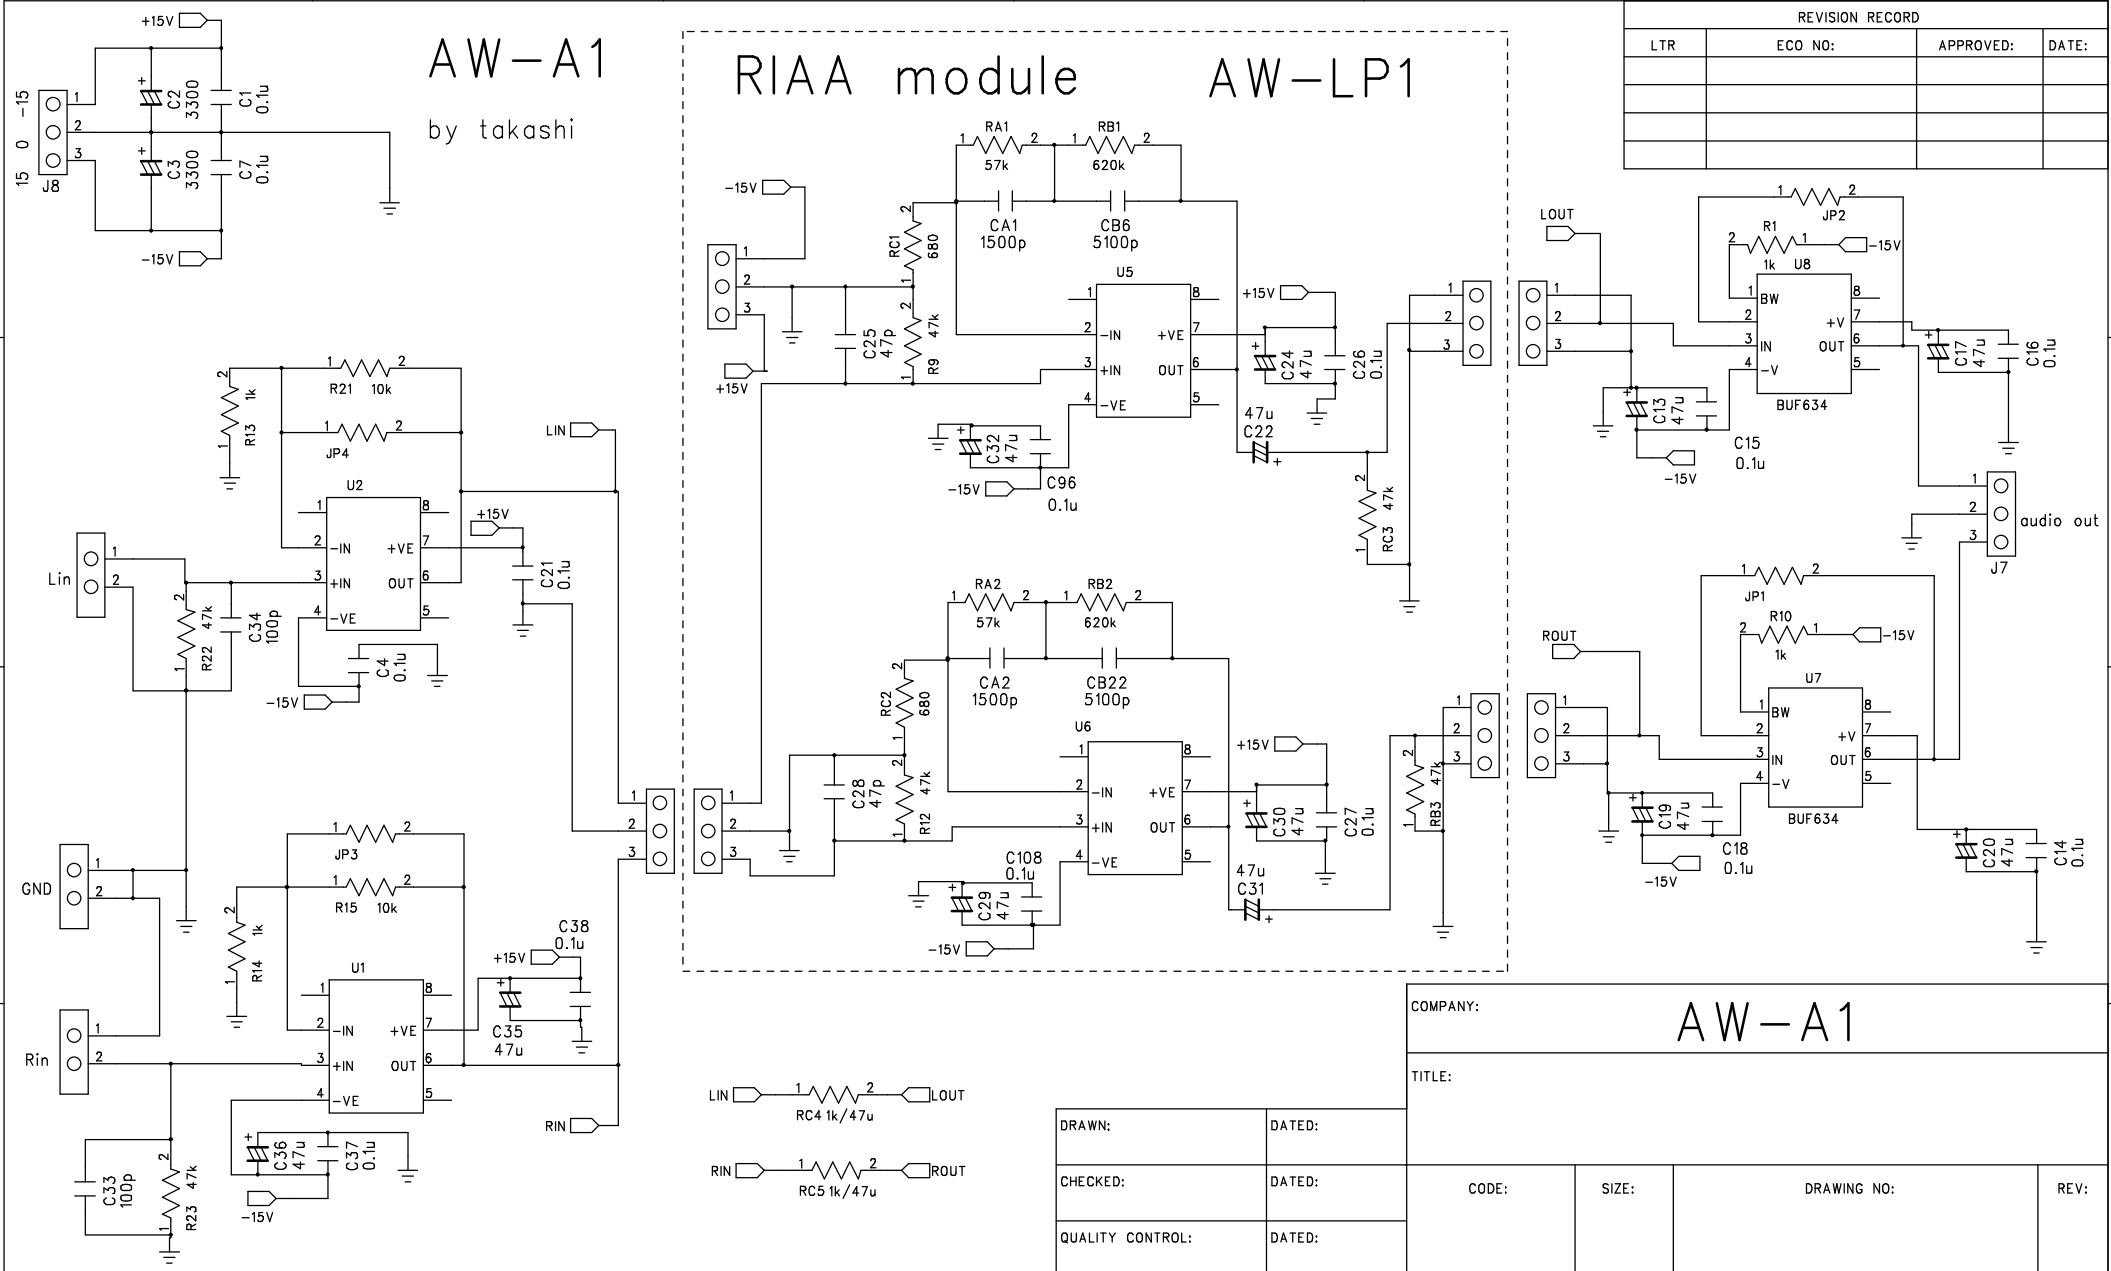

AW-A1

by takashi

RIAA module AW-LP1

REVISION RECORD			
LTR	ECO NO:	APPROVED:	DATE:

COMPANY: AW-A1			
TITLE:			
CODE:	SIZE:	DRAWING NO:	REV:
RELEASED:	DATED:	SHEET: OF	