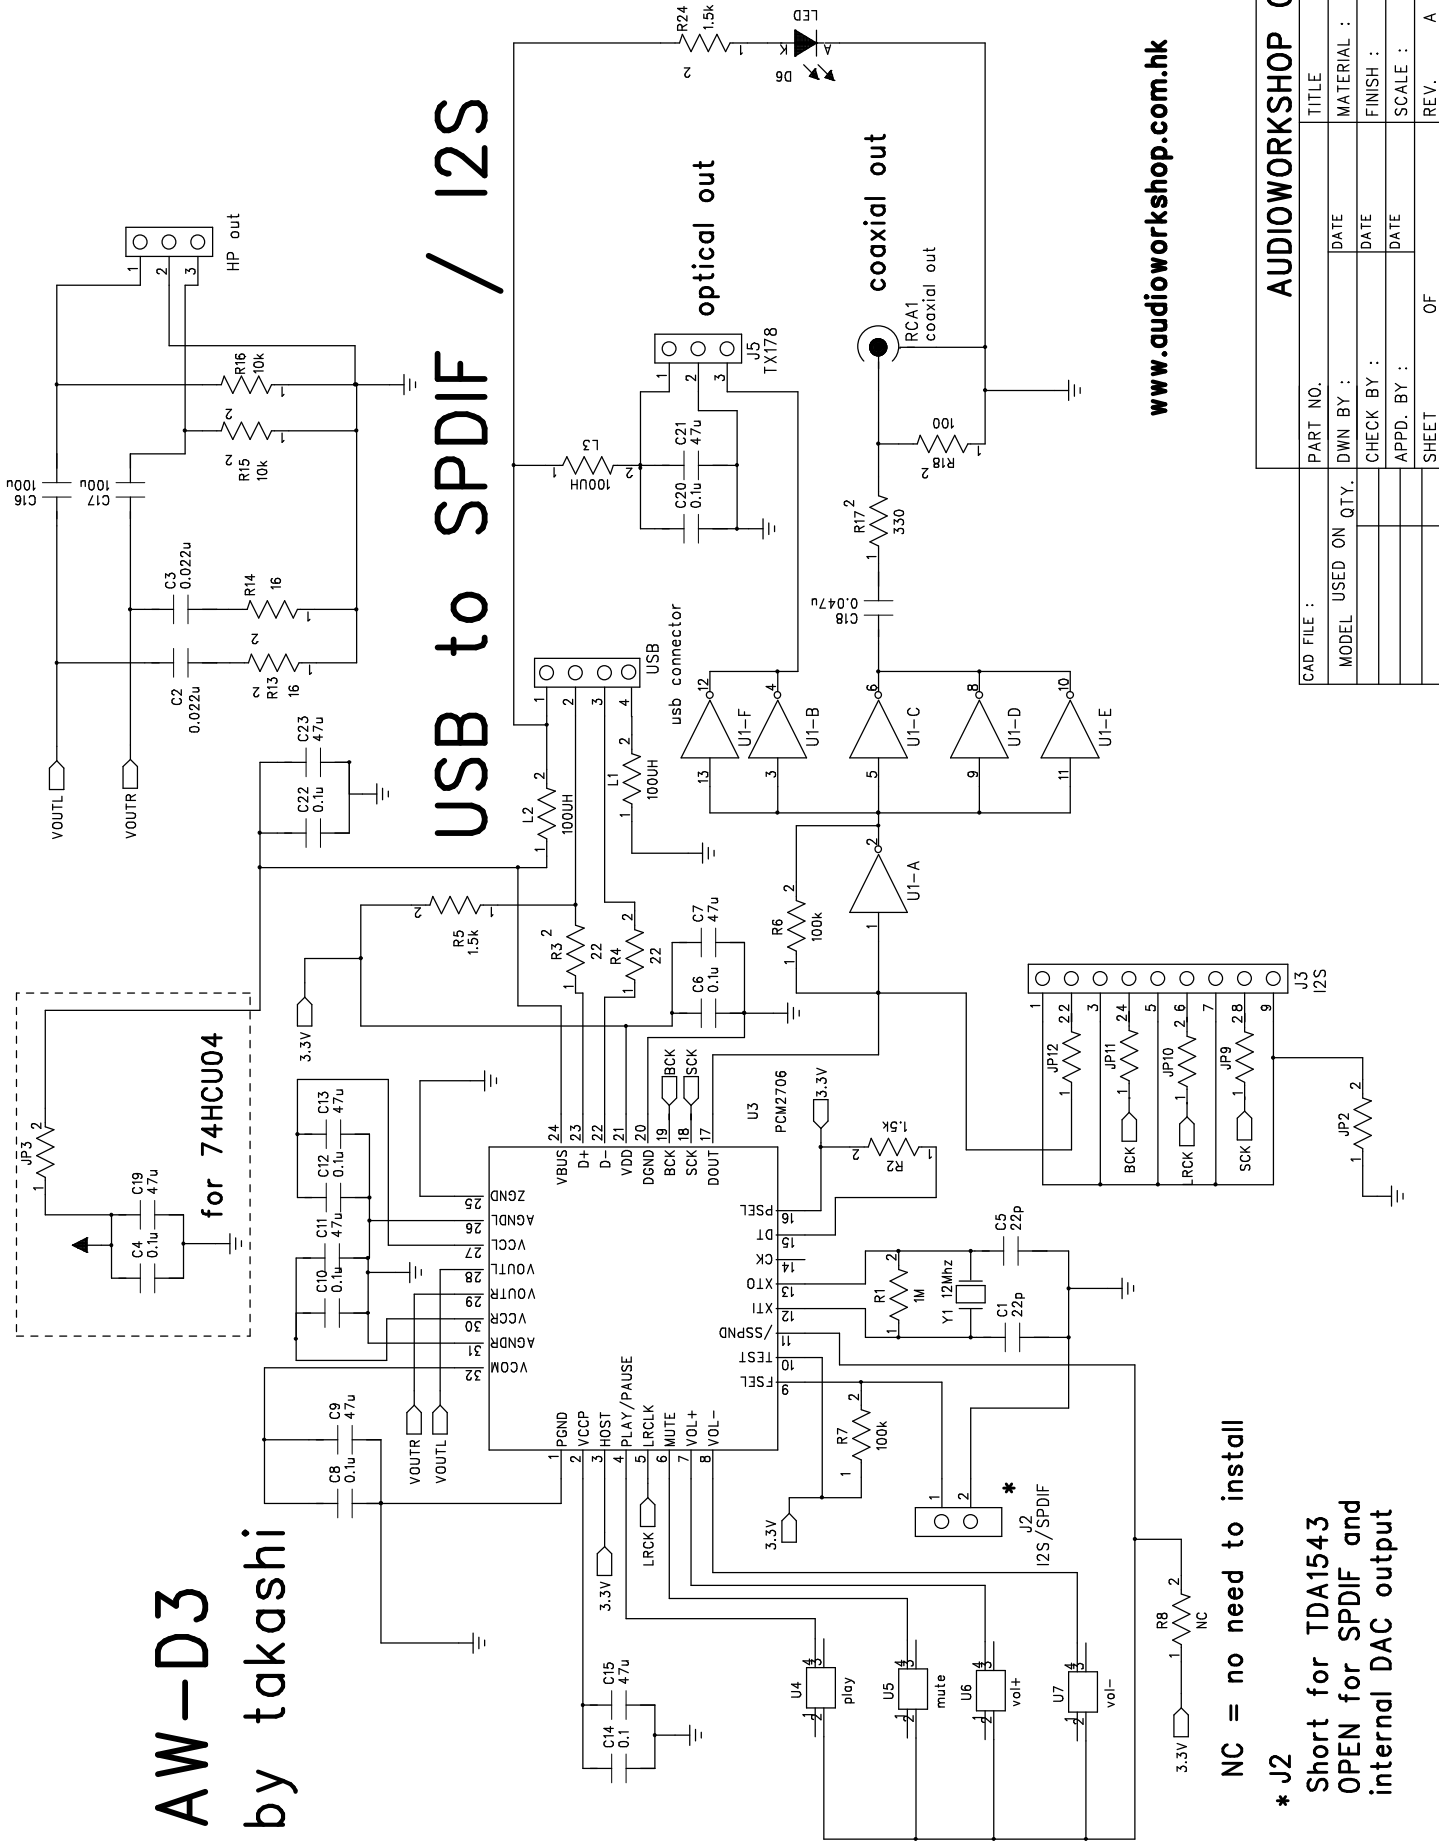

AW-D3

by takashi

USB to SPDIF / I2S

www.audioworkshop.com.hk

NC = no need to install

* J2

Short for TDA1543
OPEN for SPDIF and
internal DAC output

CAD FILE :		PART NO.		TITLE	
MODEL	USED ON QTY.	DWN BY :	DATE	MATERIAL :	
		CHECK BY :	DATE	FINISH :	
		APPD. BY :	DATE	SCALE :	
		SHEET	OF	REV.	A

AUDIOWORKSHOP CO.

TDA1543 and EXT. power

CAD FILE :		PART NO.		TITLE	
MODEL USED ON QTY.		DWN BY :		MATERIAL :	
		CHECK BY :		FINISH :	
		APPD. BY :		SCALE :	
SHEET		OF		REV. A	
				DATE :	

AUDIOWORKSHOP CO.