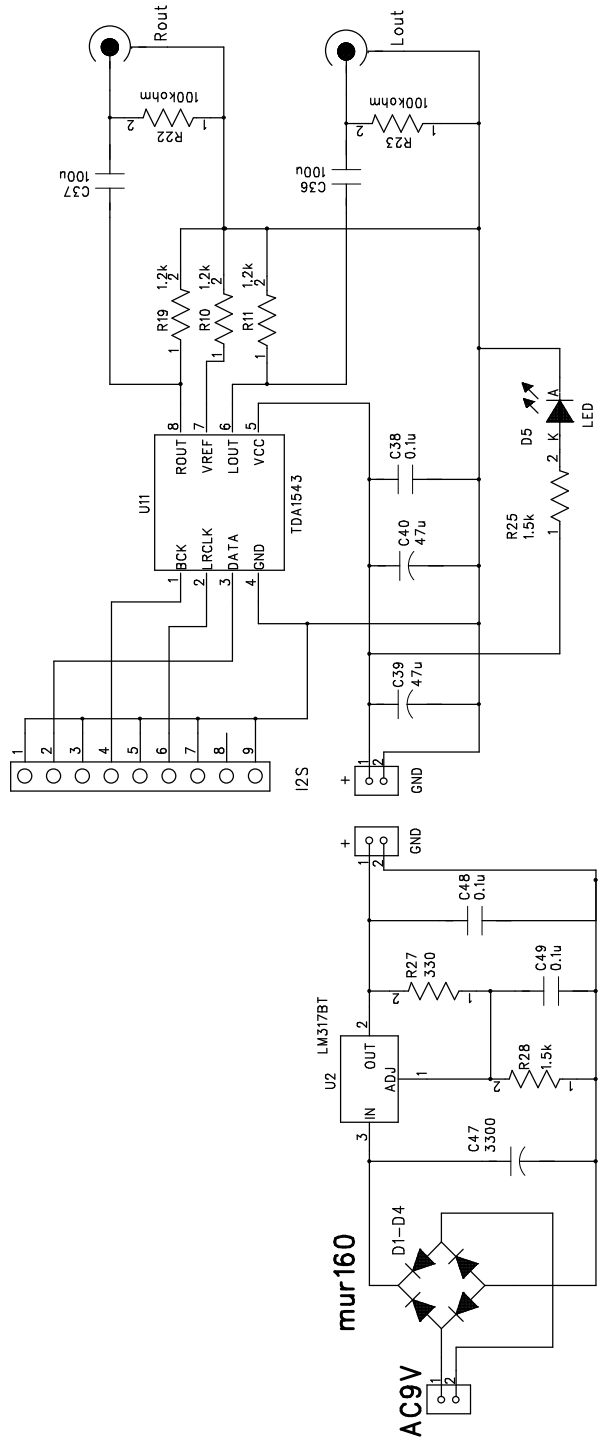

AW-D3

by takashi

USB to SPDIF / I2S

www.audioworkshop.com.hk

NC = no need to install

* J2

Short for TDA1543
OPEN for SPDIF and
internal DAC output

CAD FILE :		PART NO.		TITLE	
MODEL	USED ON QTY.	DWN BY :	DATE	MATERIAL :	
		CHECK BY :	DATE	FINISH :	
		APPD. BY :	DATE	SCALE :	
		SHEET	OF	REV.	A

AUDIOWORKSHOP CO.

TDA1543 and EXT. power

CAD FILE :		PART NO.		TITLE	
MODEL USED ON QTY.		DWN BY :		MATERIAL :	
		CHECK BY :		FINISH :	
		APPD. BY :		SCALE :	
SHEET		OF		REV. A	
				DATE :	

AUDIOWORKSHOP CO.